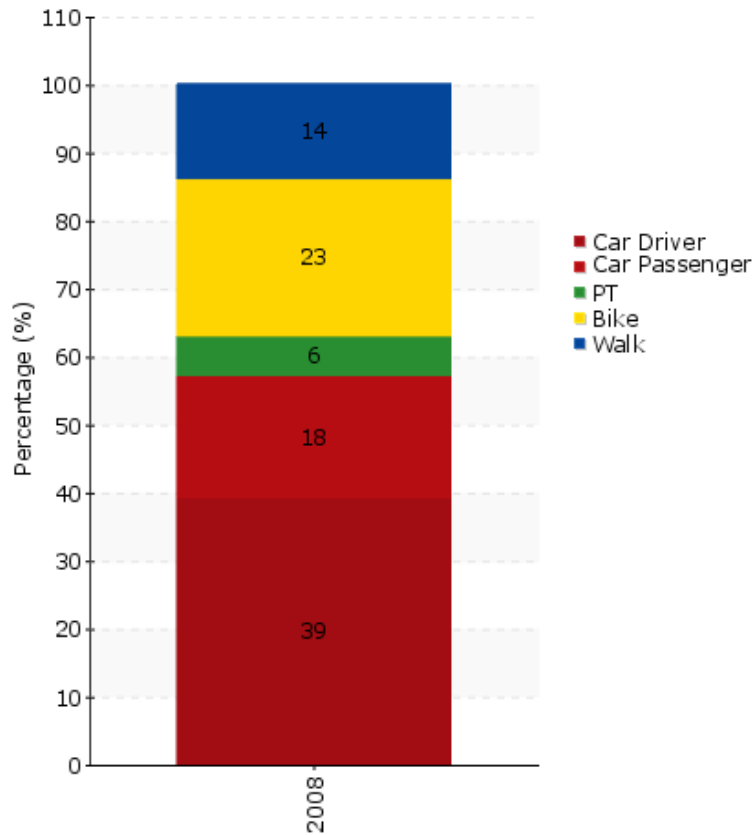

# TEMS - The EPOMM Modal Split Tool

## Tilburg

**Source:**

MON (Mobility Survey Netherlands)

**Survey method:**

% trips per person per day;  
2004-2008; all trip purposes

**Year:**

2008

**Population:**