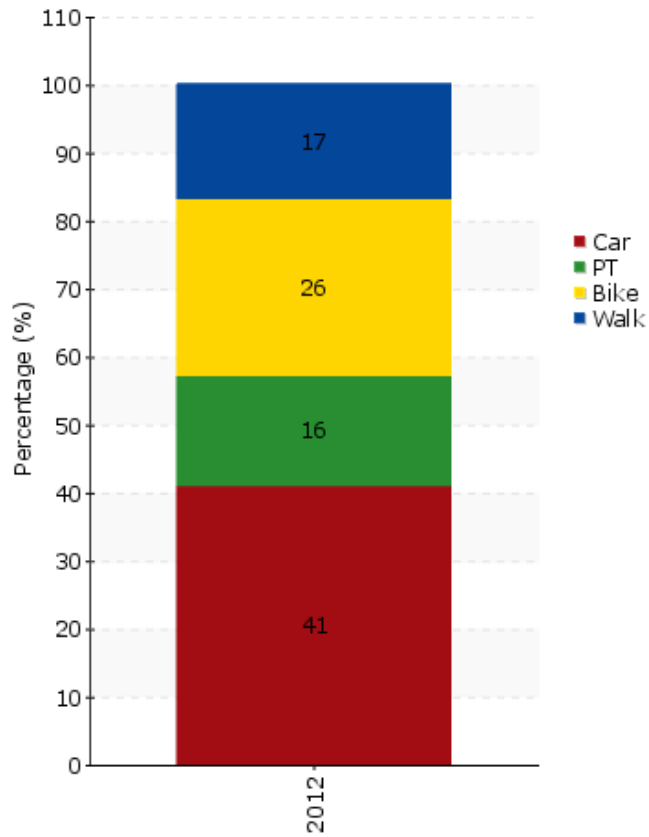

# TEMS - The EPOMM Modal Split Tool

## Utrecht

**Source:**

OVin

**Area concerned is a:** City

**Data based on:** Unknown

**Survey held to:** Unknown

**Year:**

2012

**Population:**

316.000

## Timeline